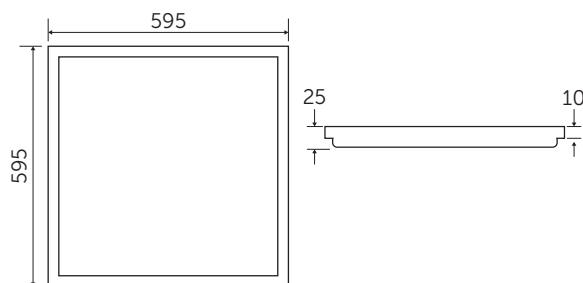

technical@bellighting.co.uk
sales@bellighting.co.uk